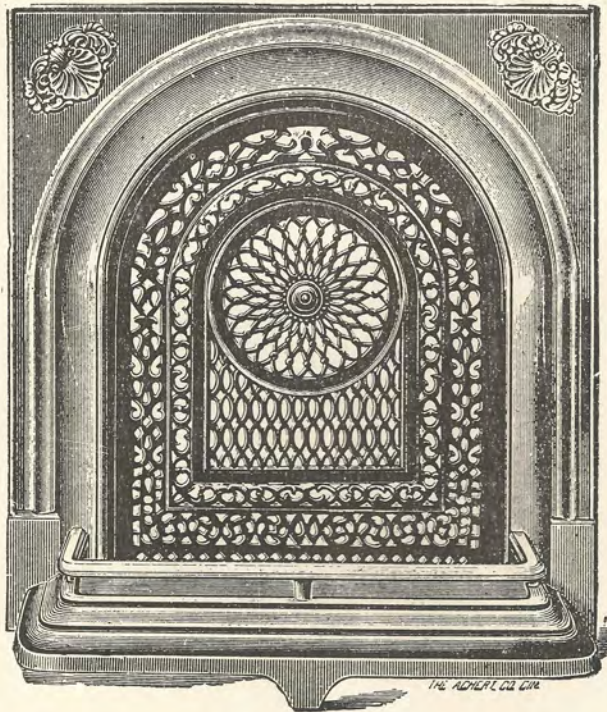

ATLANTA STOVE WORKS, ATLANTA, GA.

"Quality First—Price Second."

NEW ROUND FOUR-LUG GRATE,

With Summer Front.

Size Basket In.	Height In.	Width In.	Weight Lbs.	List Price Plain.	List Price Varnished.
14	27	21	45	$4.25	$4.55
15	28	23	54	4.75	5.05
16	29	25	59	5.15	5.45
17	30	27	69	5.50	5.80
18	31	29	76	6.00	6.30

Discount.....

Above prices include four pieces only—Frame, Fender, Grate-Basket and Summer Front. The Grate-Basket has four lugs, two at each end.