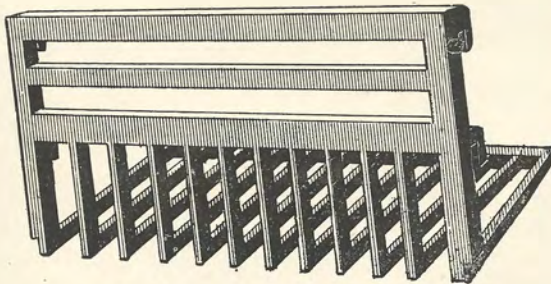

Discount.....

Discount.....

EXTRA SCREEN FENDERS.

Size.	List Price.
114 in.	\$.65
116 "	.75
118 "	.85
120 "	1.00

ATLANTA STOVE WORKS, ATLANTA, GA.

"Quality First—Price Second."

CLUB BASKETS.

Solid. One Piece.

Size In.	Wt. Lbs.	Height In.	Depth In.	List Price Each.
22	38	12	10	\$3.50

Discount.....

ATLANTA CLUB HOUSE GRATES.

Made in Two Pieces.

Size In.	Wt. lbs.	Depth In.	Height In.	Price Plain or Jap'n'd
22	53	10	12	\$4.50

Discount.....

SQUARE GRATE BASKETS.

Size In.	Wt. Lbs.	List Price Each.
14	12	\$1.10
16	16	1.35
18	17	1.55
20	18	1.75

ROUND GRATE BASKET.

Size In.	Weight Lbs.	List Price Each.	Size In.	Weight Lbs.	List Price Each.
13	10	\$1.00	17	14	\$1.45
14	11	1.10	18	15	1.55
15	12	1.25	19	16	1.65
16	13	1.35	20	17	1.75

Discount.....

ATLANTA STOVE WORKS, ATLANTA, GA.

"Quality First—Price Second."

MISCELLANEOUS GOODS.

GRATE TRIVETS.

List Price Per Doz. Plain.	List Price Per Doz. Nickeled.
\$2.25	\$4.00

Discount.....

The above illustration gives a side-view of the Trivet—perfectly simple in its operation. The top front bar of the grate basket passes between the long stem (in front) and the two short stems (in the rear). The long stem crossing