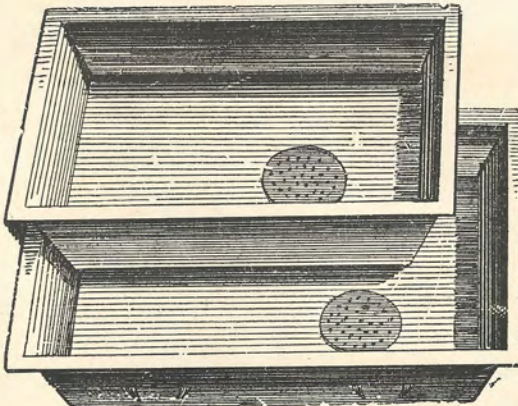

Discount.....

ATLANTA STOVE WORKS, ATLANTA, GA.

"Quality First—Price Second."

ASH-PIT MOUTHS.

No.	Weight. Lbs.	Door Opening, In.	List Price, Each.
10	20	11x16	\$2.50
20	16	10x14	2.00
30	12	9x12	1.76

This door will swing either to the right or left. These ash-pits mouths are the best on the market.

Discount.....

Large Size.

ASH-PIT DOORS AND FRAMES.

No.	Weight Lbs.	Size Opening In.	Outside Measurement Frame, In.	List Price Each.
1	30	9 x11	12x16	\$3.00
2	66	12½ x14½	18x30	6.00

Discount.....

ATLANTA STOVE WORKS, ATLANTA, GA.
 "Quality First—Price Second."

ASH-DUMPS.

Size, In.	Weight Each, Lbs.	List Price Each.
6 $\frac{3}{4}$ x8 $\frac{3}{4}$	5	60c.

Discount

SHELF BRACKETS.

No.	Weight, Lbs.	List Each, Plain or Japanned.
3	5	40c.
4	6	50c.

Discount

SINK BRACKETS.

No.	Weight, Lbs.	List Each, Plain or Japanned.
1	3 $\frac{1}{2}$	20c.
2	3	30c.

Discount

KITCHEN SINKS.

Size	Weight Lbs.	List Price.
16x24	25	\$1.75
18x30	40	2.25

Discount

ATLANTA STOVE WORKS, ATLANTA, GA.

"Quality First—Price Second."