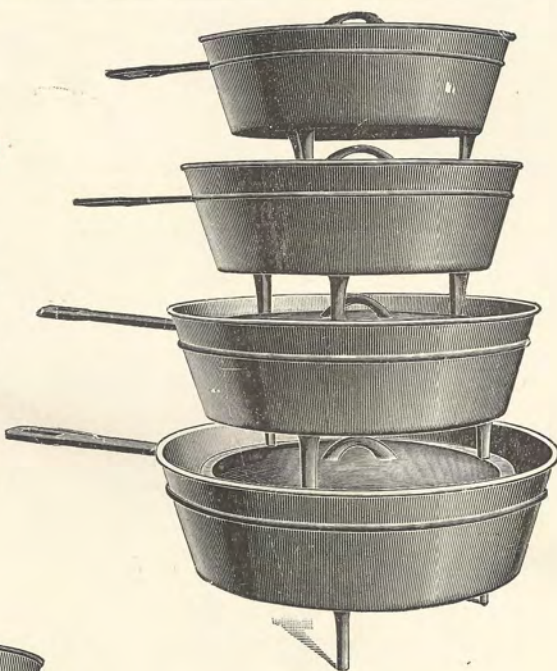

DEEP OVENS AND LIDS.

Size In.	Weight Lbs.	Price Pr Lb.
9	10
10	13
11	15
12	18
13	23
14	25

EXTRA LIDS.

Size In.	Weight Lbs.	Price Per Lb.
8	2½
9	3½
10	4½
11	4½
12	6½
13	6½
14	9

ENGLISH POTS.

Japanned. Top Rim and Center Rib Ground Smooth.

Size Gals.	Weight Lbs.	Price Each.
1	8
2	10
3	13
4	17
6	20
8	25
10	35
12	45
15	50
18	55
20	65

ATLANTA STOVE WORKS, ATLANTA, GA.

"Quality First—Price Second."

SHALLOW SKILLET AND LIDS.

New Patterns. Light Weight.

Size In.	Weight Lbs.	Price Per Lb.
8	6½
9	7½
10	9
11	11
12	14
13	16
14	19

SHALLOW OVENS AND LIDS.

New Patterns. Light Weight.

Size In.	Weight Lbs.	Price Per Lb.
9	7½
10	10
11	11
12	14
13	17
14	19

ATLANTA STOVE WORKS, ATLANTA, GA.