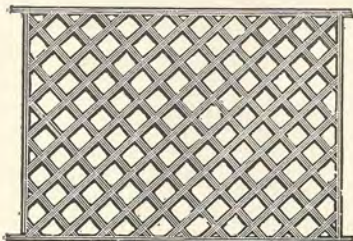

WALL VENTILATORS.

Size In.	Weight Lbs. Per Doz.	List Price Per Doz.
5x7	24	$2 00
7x8	30	3 00
8x10	36	4.00
8x14	48	5.00

Discount.....