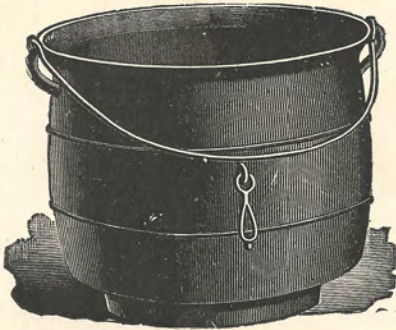

STOVE HOLLOW-WARE.

STOVE SPIDERS.

Size In.	Weight Lbs.	List Price.
6	2½	\$0.27
7	3¼	.30
8	3¾	.35
9	5	.40

Discount.....

STOVE GRIDDLES.

Size In.	Weight Lbs.	List Price.
6	1½	\$0.22
7	2	.25
8	3	.27
9	3½	.30

Discount.....

STRAIGHT STOVE-POTS.

Size In.	Weight Lbs.	List Price.
6	6	\$0.55
7	7	.65
8	8	.70
9	15	.85

Discount.....

ROUND-BOTTOM BULGED POTS.

Size In.	Weight Lbs.	List Price.
7	8	\$0.75
8	9	.85

Discount.....

ATLANTA STOVE WORKS, ATLANTA, GA.
 "Quality First—Price Second."

PIT-BOTTOM STOVE POTS.

Size.	Weight Lbs.	List Price.
7x8	10½	\$1.00
8x9	15½	1.25

Discount.....

DUCK-NECK TEA-KETTLES.

Size.	Weight Lbs.	List Price.
6	6	\$0.75
7	8	.80
8	9	.90
9	11	1.00

Discount.....

REVOLVING WAFFLE-IRONS.

Size.	Weight Lbs.	List Price.
7x8	5½	\$0.75
8x9	7½	.90

Discount.....

ATLANTA STOVE WORKS, ATLANTA, GA.
 "Quality First—Price Second."

OIL WAFFLES.

Size.	Weight Lbs.	List Price.
2	7	\$1.00

Discount.....

IRON HAM-BOILERS.