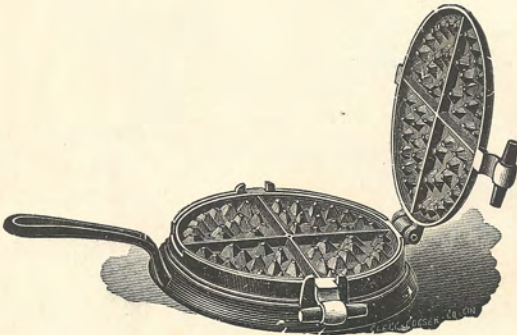

STRAIGHT STOVE-POTS.

Size In.	Weight Lbs.	List Price.
6	6	\$0.55
7	7	.65
8	8	.70
9	15	.85

Discount.....

ROUND-BOTTOM BULGED POTS.

Size In.	Weight Lbs.	List Price.
7	8	\$0.75
8	9	.85

Discount.....

ATLANTA STOVE WORKS, ATLANTA, GA.
 "Quality First—Price Second."

PIT-BOTTOM STOVE POTS.

Size.	Weight Lbs.	List Price.
7x8	10½	\$1.00
8x9	15½	1.25

Discount.....

DUCK-NECK TEA-KETTLES.

Size.	Weight Lbs.	List Price.
6	6	\$0.75
7	8	.80
8	9	.90
9	11	1.00

Discount.....

REVOLVING WAFFLE-IRONS.

Size.	Weight Lbs.	List Price.
7x8	5½	\$0.75
8x9	7½	.90

Discount.....

ATLANTA STOVE WORKS, ATLANTA, GA.
 "Quality First—Price Second."

OIL WAFFLES.

Size.	Weight Lbs.	List Price.
2	7	\$1.00

Discount.....

IRON HAM-BOILERS.