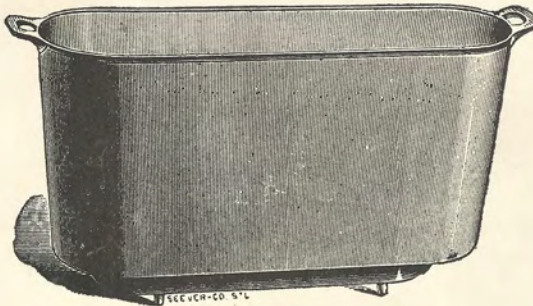

STRAIGHT STOVE-POTS.

Size In.	Weight Lbs.	List Price.
6	6	\$0.55
7	7	.65
8	8	.70
9	15	.85

Discount.....

ROUND-BOTTOM BULGED POTS.

Size In.	Weight Lbs.	List Price.
7	8	\$0.75
8	9	.85

Discount.....

ATLANTA STOVE WORKS, ATLANTA, GA.
 "Quality First—Price Second."

PIT-BOTTOM STOVE POTS.

Size.	Weight Lbs.	List Price.
7x8	10½	\$1.00
8x9	15½	1.25

Discount.....

DUCK-NECK TEA-KETTLES.

Size.	Weight Lbs.	List Price.
6	6	\$0.75
7	8	.80
8	9	.90
9	11	1.00

Discount.....

REVOLVING WAFFLE-IRONS.

Size.	Weight Lbs.	List Price.
7x8	5½	\$0.75
8x9	7½	.90

Discount.....

ATLANTA STOVE WORKS, ATLANTA, GA.
 "Quality First—Price Second."

OIL WAFFLES.

Size.	Weight Lbs.	List Price.
2	7	\$1.00

Discount.....

IRON HAM-BOILERS.

Size.	Weight Lbs.	List Price.
7	20	\$1.90
8	30	2.25

Discount.....

LONG IRON HEATERS.

Size.	Weight Lbs.	List Price.
7	5	\$0.55
8	7	.65

Discount.....

ATLANTA STOVE WORKS, ATLANTA, GA.
 "Quality First—Price Second."