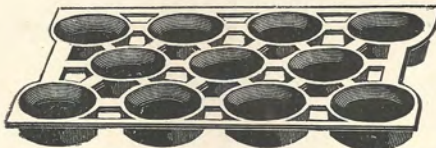

Discount.....

VIENNA ROLLS.

No.	Weight Per Doz. Lbs.	Size.	List Price Per Dozen.
4	40	4-Hole	\$6.00

Discount.....

ATLANTA GEM-PANS.

No.	Weight Per Dozen Lbs.	Size	List Price Per Dozen.
5	50	8-Hole	\$6.00

Discount.....

ATLANTA STOVE WORKS, ATLANTA, GA.
 "Quality First—Price Second."

ATLANTA GEM-PANS.

No.	Weight Per Doz. Lbs.	Size.	List Price Per Dozen
6	50	12-Hole	\$6.00

Discount.....

ATLANTA GEM-PANS.

No.	Weight Per Doz. Lbs.	Size.	List Price Per Dozen
10	60	11-Hole	\$7.50

Discount.....

FRENCH STYLE GEM-PANS.

No.	Weight Per Doz. Lbs.	Size.	List Price Per Dozen.
11	45	12-Hole	\$7.50

Discount.....

ATLANTA GEM-PANS.

No.	Weight Per Doz. Lbs.	Size.	List Price Per Dozen.
12	45	11-Hole	\$6.00

Discount.....

ATLANTA STOVE WORKS, ATLANTA, GA.

"Quality First—Price Second."

Country Hollowware, English Pots and Sugar Kettles.

SUGAR KETTLES.

Japanned. Rim Ground Smooth.

Size	Weight Lbs.	Price Each
No. 8	17
" 10	26
" 12	35
" 15	44
" 20	50
" 25	72
" 30	90