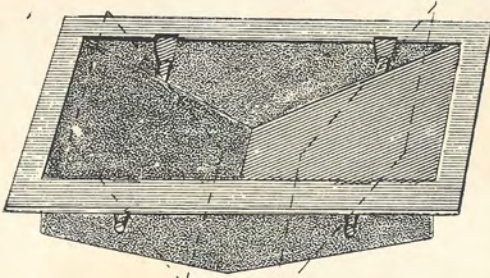

Discount.....

ATLANTA STOVE WORKS, ATLANTA, GA.

"Quality First—Price Second."

ASH-PIT MOUTHS.

No.	Weight. Lbs.	Door Opening, In.	List Price, Each.
10	20	11x16	\$2.50
20	16	10x14	2.00
30	12	9x12	1.76

This door will swing either to the right or left. These ash-pits mouths are the best on the market.

Discount.....

Large Size.

ASH-PIT DOORS AND FRAMES.

No.	Weight Lbs.	Size Opening In.	Outside Measurement Frame, In.	List Price Each.
1	30	9 x11	12x16	\$3.00
2	66	12½ x14½	18x30	6.00

Discount.....

ATLANTA STOVE WORKS, ATLANTA, GA.
 "Quality First—Price Second."

ASH-DUMPS.

Size, In.	Weight Each, Lbs.	List Price Each.
6 $\frac{3}{4}$ x8 $\frac{3}{4}$	5	60c.

Discount

SHELF BRACKETS.

No.	Weight, Lbs.	List Each, Plain or Japanned.
3	5	40c.
4	6	50c.

Discount

SINK BRACKETS.

No.	Weight, Lbs.	List Each, Plain or Japanned.
1	3 $\frac{1}{2}$	20c.
2	3	30c.

Discount

KITCHEN SINKS.

Size	Weight Lbs.	List Price.
16x24	25	\$1.75
18x30	40	2.25

Discount

ATLANTA STOVE WORKS, ATLANTA, GA.

"Quality First—Price Second."