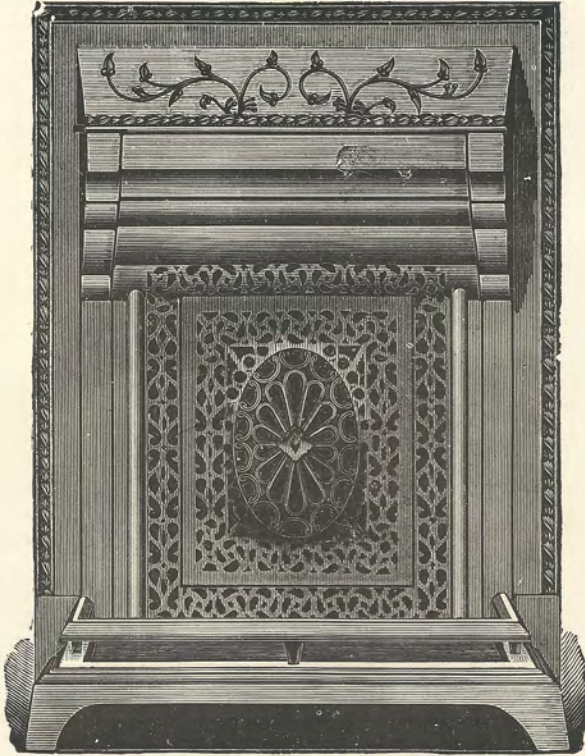

ATLANTA STOVE WORKS, ATLANTA, GA.

"Quality First—Price Second."

NEW SQUARE CANOPY GRATE.

With Summer Front.

Size Basket In.	Height In.	Width In.	Weight Lbs.	List Price Plain.	List Price Varnished.
14	28	21	45	$4.25	$4.55
16	29	23	57	5.15	5.45
18	30	25	67	6.00	6.30
20	31	27	78	7.20	7.50

Discount.....

Above prices are for four pieces only—Frame, Fender, Basket and Summer Front. The Grate Basket has four lugs, two at each end.