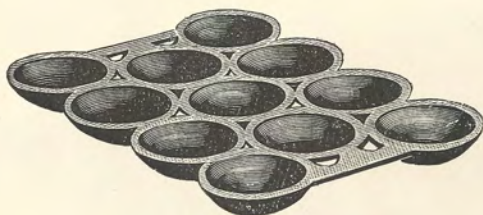

Size.	Weight Lbs.	List Price.
7x8	5½	\$0.75
8x9	7½	.90

Discount.....

ATLANTA STOVE WORKS, ATLANTA, GA.
 "Quality First—Price Second."

OIL WAFFLES.

Size.	Weight Lbs.	List Price.
2	7	\$1.00

Discount.....

IRON HAM-BOILERS.

Size.	Weight Lbs.	List Price.
7	20	\$1.90
8	30	2.25

Discount.....

LONG IRON HEATERS.

Size.	Weight Lbs.	List Price.
7	5	\$0.55
8	7	.65

Discount.....

ATLANTA STOVE WORKS, ATLANTA, GA.
 "Quality First—Price Second."

Atlanta Muffin-Bakers.

No.	Weight Per Doz. Lbs.	Size.	List Price Per Dozen.
1	36	11-Hole	\$ 6.00
2	70	12-Hole	10.00

Discount.....

ATLANTA GEM-PANS.

No.	Weight Per Doz. Lbs.	Size.	List Price Per Dozen.
3	45	11-Hole	\$6.00

Discount.....

VIENNA ROLLS.

No.	Weight Per Doz. Lbs.	Size.	List Price Per Dozen.
4	40	4-Hole	\$6.00

Discount.....

ATLANTA GEM-PANS.

No.	Weight Per Dozen Lbs.	Size	List Price Per Dozen.
5	50	8-Hole	\$6.00

Discount.....