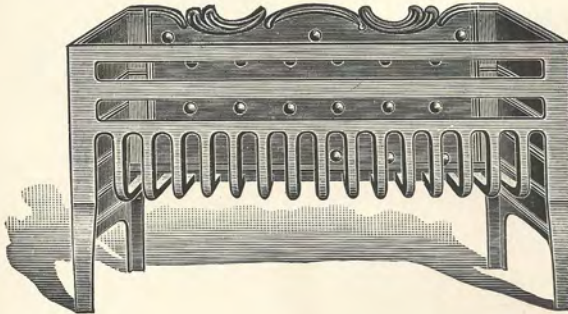

Discount.....

Discount.....

EXTRA SCREEN FENDERS.

Size.	List Price.
114 in.	\$.65
116 "	.75
118 "	.85
120 "	1.00

ATLANTA STOVE WORKS, ATLANTA, GA.

"Quality First—Price Second."

CLUB BASKETS.

Solid. One Piece.

Size In.	Wt. Lbs.	Height In.	Depth In.	List Price Each.
22	38	12	10	\$3.50

Discount.....

ATLANTA CLUB HOUSE GRATES.

Made in Two Pieces.

Size In.	Wt. lbs.	Depth In.	Height In.	Price Plain or Jap'n'd
22	53	10	12	\$4.50