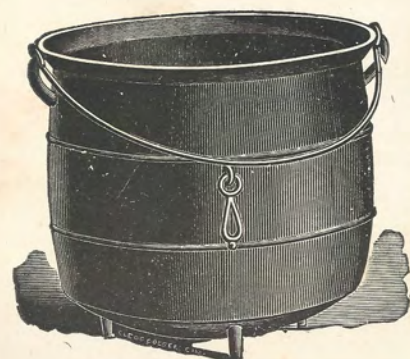

STOVE HOLLOW-WARE.

STOVE SPIDERS.

Size In.	Weight Lbs.	List Price.
6	2½	\$0.27
7	3¼	.30
8	3¾	.35
9	5	.40

Discount.....

STOVE GRIDDLES.

Size In.	Weight Lbs.	List Price.
6	1½	\$0.22
7	2	.25
8	3	.27
9	3½	.30

Discount.....

STRAIGHT STOVE-POTS.

Size In.	Weight Lbs.	List Price.
6	6	\$0.55
7	7	.65
8	8	.70
9	15	.85

Discount.....

ROUND-BOTTOM BULGED POTS.

Size In.	Weight Lbs.	List Price.
7	8	\$0.75
8	9	.85

Discount.....

ATLANTA STOVE WORKS, ATLANTA, GA.
 "Quality First—Price Second."

PIT-BOTTOM STOVE POTS.

Size.	Weight Lbs.	List Price.
7x8	10½	\$1.00
8x9	15½	1.25

Discount.....

DUCK-NECK TEA-KETTLES.

Size.	Weight Lbs.	List Price.
6	6	\$0.75
7	8	.80
8	9	.90
9	11	1.00

Discount.....

REVOLVING WAFFLE-IRONS.