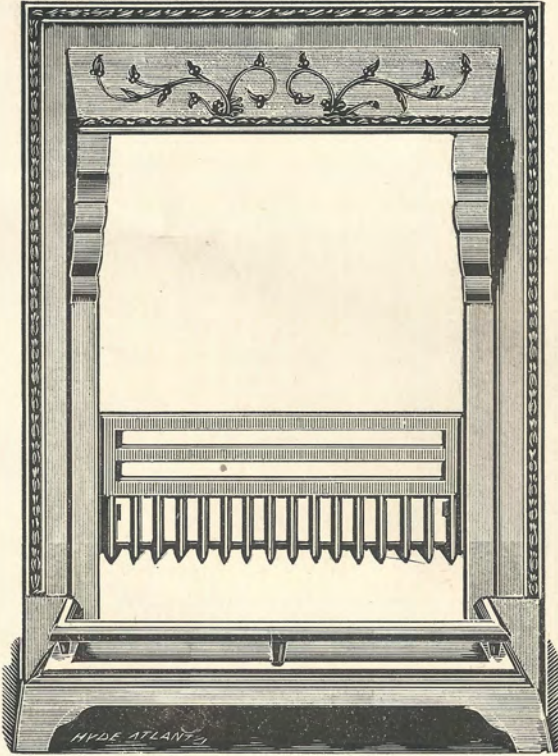

Size In.	Weight Lbs.	Price Per Lb.
8	6½
9	7½
10	9
11	11
12	14
13	16
14	19

SHALLOW OVENS AND LIDS.

New Patterns. Light Weight.

Size In.	Weight Lbs.	Price Per Lb.
9	7½
10	10
11	11
12	14
13	17
14	19

ATLANTA STOVE WORKS, ATLANTA, GA.

"Quality First—Price Second."

GRATES.

NEW SQUARE CANOPY GRATE.

Ash Screen Instead of Fender with this Grate.

Size Basket In.	Height In.	Width In.	Weight Lbs.	List Price Plain.	List Price Varnished.
114	28	21	25	\$2.75	\$3.05
116	29	23	33	3.15	3.45
118	30	25	37	3.75	4.05
120	31	27	46	4.50	4.80

Discount.....

Above prices are for three pieces only—Frame, Basket, and Screen. Basket has four lugs.

ATLANTA STOVE WORKS, ATLANTA, GA.

"Quality First—Price Second."

NEW SQUARE CANOPY GRATE.

Size Basket In.	Height In.	Width In.	Weight Lbs.	List Price Plain.	List Price Varnishe
14	28	21	35	\$3.25	\$3.55
16	29	23	43	3.75	4.05
18	30	25	47	4.50	4.80
20	31	27	56	5.50	5.80