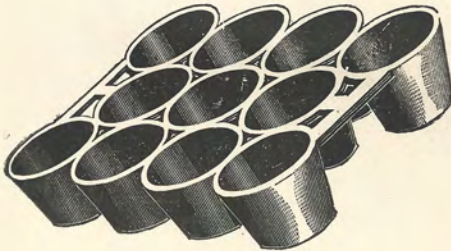

Atlanta Muffin-Bakers.

No.	Weight Per Doz. Lbs.	Size.	List Price Per Dozen.
1	36	11-Hole	\$ 6.00
2	70	12-Hole	10.00

Discount.....

ATLANTA GEM-PANS.

No.	Weight Per Doz. Lbs.	Size.	List Price Per Dozen.
3	45	11-Hole	\$6.00

Discount.....

VIENNA ROLLS.

No.	Weight Per Doz. Lbs.	Size.	List Price Per Dozen.
4	40	4-Hole	\$6.00

Discount.....

ATLANTA GEM-PANS.

No.	Weight Per Dozen Lbs.	Size	List Price Per Dozen.
5	50	8-Hole	\$6.00

Discount.....

ATLANTA STOVE WORKS, ATLANTA, GA.
 "Quality First—Price Second."

ATLANTA GEM-PANS.

No.	Weight Per Doz. Lbs.	Size.	List Price Per Dozen
6	50	12-Hole	\$6.00

Discount.....

ATLANTA GEM-PANS.

No.	Weight Per Doz. Lbs.	Size.	List Price Per Dozen
10	60	11-Hole	\$7.50