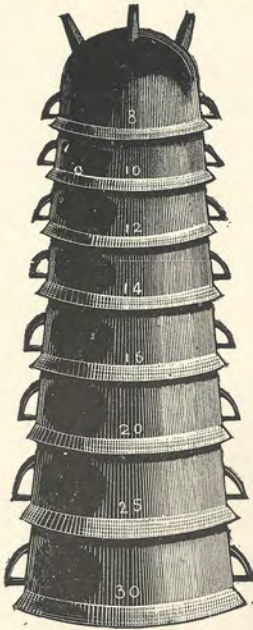

ATLANTA STOVE WORKS, ATLANTA, GA.
 "Quality First—Price Second."

ATLANTA GEM-PANS.

No.	Weight Per Doz. Lbs.	Size.	List Price Per Dozen
6	50	12-Hole	\$6.00

Discount.....

ATLANTA GEM-PANS.

No.	Weight Per Doz. Lbs.	Size.	List Price Per Dozen
10	60	11-Hole	\$7.50

Discount.....

FRENCH STYLE GEM-PANS.

No.	Weight Per Doz. Lbs.	Size.	List Price Per Dozen.
11	45	12-Hole	\$7.50

Discount.....

ATLANTA GEM-PANS.

No.	Weight Per Doz. Lbs.	Size.	List Price Per Dozen.
12	45	11-Hole	\$6.00

Discount.....

ATLANTA STOVE WORKS, ATLANTA, GA.

"Quality First—Price Second."

Country Hollowware, English Pots and Sugar Kettles.

SUGAR KETTLES.

Japanned. Rim Ground Smooth.

Size	Weight Lbs.	Price Each
No. 8	17
" 10	26
" 12	35
" 15	44
" 20	50
" 25	72
" 30	90

DEEP OVENS AND LIDS.

Size In.	Weight Lbs.	Price Pr Lb.
9	10
10	13
11	15
12	18
13	23
14	25

EXTRA LIDS.

Size In.	Weight Lbs.	Price Per Lb.
8	2½
9	3½
10	4½
11	4½
12	6½
13	6½
14	9

ENGLISH POTS.

Japanned. Top Rim and Center Rib Ground Smooth.