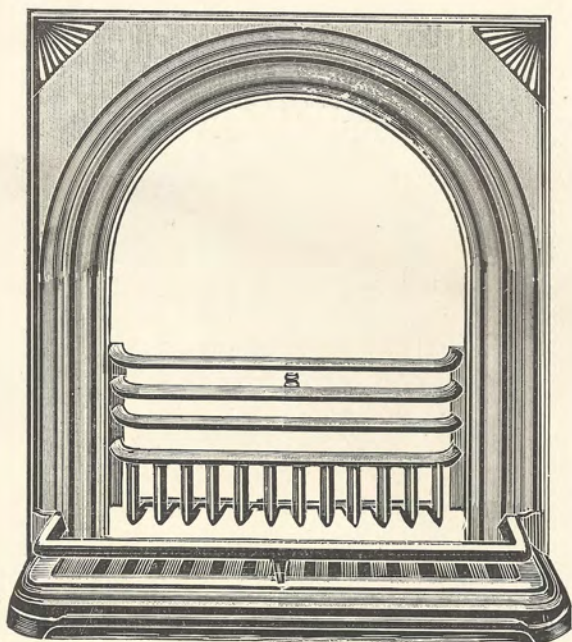

ATLANTA STOVE WORKS, ATLANTA, GA

"Quality First—Price Second."

NEW ROUND FOUR-LUG GRATE.

Size Basket In.	Height In.	Width In.	Weight Lbs.	List Price Plain.	List Price Varnished.
14	27	21	35	$3.25	$3.55
15	28	23	42	3.50	3.80
16	29	25	46	3.75	4.05
17	30	27	53	4.00	4.30
18	31	29	58	4.50	4.80

Discount.....

Above prices include three pieces only—Frame, Fender and Grate. Grate-Basket has four lugs, two at each end.