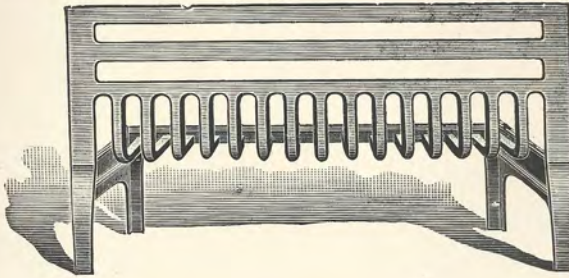

ROUND FENDER.

	List Price.
12 in.	\$.95
13 "	1.05
14 "	1.15
15 "	1.25
16 "	1.35
17 "	1.45
18 "	1.60
19 "	1.75
20 "	2.00
22 "	2.25
24 "	3.00

Discount.....

EXTRA SUMMER FRONTS.

	List Price.		List Price.
14 in.	\$.90	18 "	1.30
15 "	1.00	19 "	1.40
16 "	1.10	20 "	1.50
17 "	1.20		

Discount.....

Discount.....

EXTRA SCREEN FENDERS.

Size.	List Price.
114 in.	\$.65
116 "	.75
118 "	.85
120 "	1.00

ATLANTA STOVE WORKS, ATLANTA, GA.

"Quality First—Price Second."

CLUB BASKETS.

Solid. One Piece.

Size In.	Wt. Lbs.	Height In.	Depth In.	List Price Each.
22	38	12	10	\$3.50

Discount.....

ATLANTA CLUB HOUSE GRATES.

Made in Two Pieces.

Size In.	Wt. lbs.	Depth In.	Height In.	Price Plain or Jap'n'd
22	53	10	12	\$4.50

Discount.....

ATLANTA STOVE WORKS, ATLANTA, GA.

"Quality First—Price Second."

MISCELLANEOUS GOODS.

GRATE TRIVETS.

List Price Per Doz. Plain.	List Price Per Doz. Nickeled.
\$2.25	\$4.00

Discount.....

The above illustration gives a side-view of the Trivet—perfectly simple in its operation. The top front bar of the grate basket passes between the long stem (in front) and the two short stems (in the rear). The long stem crossing