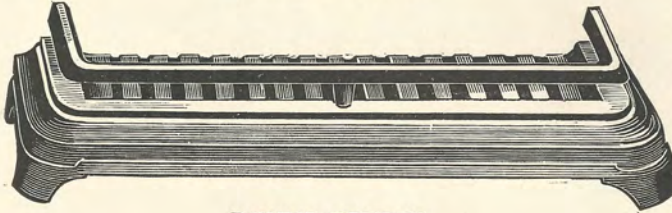

Discount.....

Above prices include four pieces only—Frame, Fender, Grate-Basket and Summer Front. The Grate-Basket has four lugs, two at each end.

ATLANTA STOVE WORKS, ATLANTA, GA.

"Quality First—Price Second."

LIST OF GRATE EXTRAS.

EXTRA GRATE FRAMES.

	List Price.		List Price.
14 in.	\$1.40	18 in.	\$2.10
15 "	1.55	19 "	2.35
16 "	1.65	20 "	2.50
17 "	1.95	22 "	3.00

Discount.....

Discount.....

EXTRA GRATE FENDERS.

SQUARE FENDER.

ROUND FENDER.

	List Price.
12 in.	\$.95
13 "	1.05
14 "	1.15
15 "	1.25
16 "	1.35
17 "	1.45
18 "	1.60
19 "	1.75
20 "	2.00
22 "	2.25
24 "	3.00

Discount.....

EXTRA SUMMER FRONTS.

	List Price.		List Price.
14 in.	\$.90	18 "	1.30
15 "	1.00	19 "	1.40
16 "	1.10	20 "	1.50
17 "	1.20		