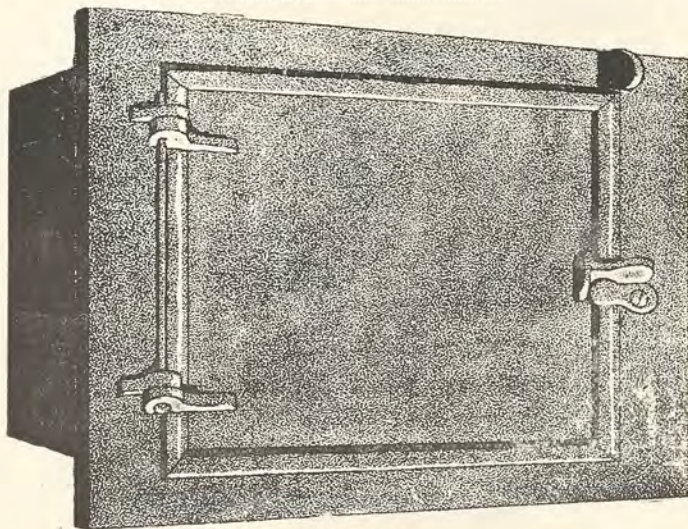

Discount.....

ATLANTA STOVE WORKS, ATLANTA, GA.

"Quality First—Price Second."

ASH-PIT MOUTHS.

No.	Weight. Lbs.	Door Opening, In.	List Price, Each.
10	20	11x16	\$2.50
20	16	10x14	2.00
30	12	9x12	1.76

This door will swing either to the right or left. These ash-pits mouths are the best on the market.

Discount.....

Large Size.

ASH-PIT DOORS AND FRAMES.

No.	Weight Lbs.	Size Opening In.	Outside Measurement Frame, In.	List Price Each.
1	30	9 x11	12x16	\$3.00
2	66	12½ x14½	18x30	6.00

Discount.....

ATLANTA STOVE WORKS, ATLANTA, GA.
 "Quality First—Price Second."