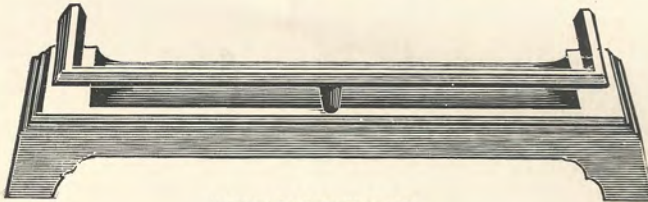

Discount.....

Above prices include four pieces only—Frame, Fender, Grate-Basket and Summer Front. The Grate-Basket has four lugs, two at each end.

ATLANTA STOVE WORKS, ATLANTA, GA.

"Quality First—Price Second."

LIST OF GRATE EXTRAS.

EXTRA GRATE FRAMES.

	List Price.		List Price.
14 in.	\$1.40	18 in.	\$2.10
15 "	1.55	19 "	2.35
16 "	1.65	20 "	2.50
17 "	1.95	22 "	3.00

Discount.....

Discount.....

EXTRA GRATE FENDERS.

SQUARE FENDER.

ROUND FENDER.

	List Price.
12 in.	\$.95
13 "	1.05
14 "	1.15
15 "	1.25
16 "	1.35
17 "	1.45
18 "	1.60
19 "	1.75
20 "	2.00
22 "	2.25
24 "	3.00

Discount.....

EXTRA SUMMER FRONTS.

	List Price.		List Price.
14 in.	\$.90	18 "	1.30
15 "	1.00	19 "	1.40
16 "	1.10	20 "	1.50
17 "	1.20		