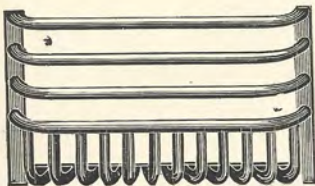

Discount.....

Discount.....

EXTRA SCREEN FENDERS.

Size.	List Price.
114 in.	\$.65
116 "	.75
118 "	.85
120 "	1.00

ATLANTA STOVE WORKS, ATLANTA, GA.

"Quality First—Price Second."

CLUB BASKETS.

Solid. One Piece.

Size In.	Wt. Lbs.	Height In.	Depth In.	List Price Each.
22	38	12	10	\$3.50

Discount.....

ATLANTA CLUB HOUSE GRATES.

Made in Two Pieces.

Size In.	Wt. lbs.	Depth In.	Height In.	Price Plain or Jap'n'd
22	53	10	12	\$4.50

Discount.....

SQUARE GRATE BASKETS.

Size In.	Wt. Lbs.	List Price Each.
14	12	\$1.10
16	16	1.35
18	17	1.55
20	18	1.75

ROUND GRATE BASKET.

Size In.	Weight Lbs.	List Price Each.	Size In.	Weight Lbs.	List Price Each.
13	10	\$1.00	17	14	\$1.45
14	11	1.10	18	15	1.55
15	12	1.25	19	16	1.65
16	13	1.35	20	17	1.75

Discount.....

ATLANTA STOVE WORKS, ATLANTA, GA.

"Quality First—Price Second."

MISCELLANEOUS GOODS.

GRATE TRIVETS.

List Price Per Doz. Plain.	List Price Per Doz. Nickeled.
\$2.25	\$4.00

Discount.....

The above illustration gives a side-view of the Trivet—perfectly simple in its operation. The top front bar of the grate basket passes between the long stem (in front) and the two short stems (in the rear). The long stem crossing